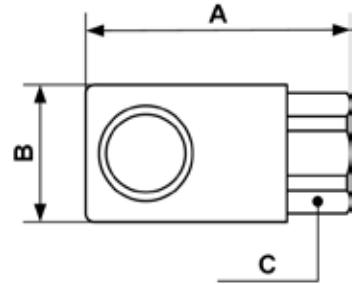

REGULAR QUICK COUPLING - 1/4» INDUSTRIAL PROFILE

Female coupler

Profile : ISO 6150B

Min/max operating pressure 0 / 174 psi	Flow rate at 87 psi 28 CFM	ID passage 1/4"	Temperature min/max 5 / 158 °F
--	--------------------------------------	---------------------------	--

Part number	Female thread	Net weight (Kg)	Dim. A (inch)	Dim. B (inch)	Dim. C (inch)
IRC 061201	NPT1/4	0,073	2.13	1.1	0.91
IRC 061202	NPT3/8	0,093	2.44	1.1	0.91
IRC 061203	NPT1/2	0,097	2.56	1.1	0.91